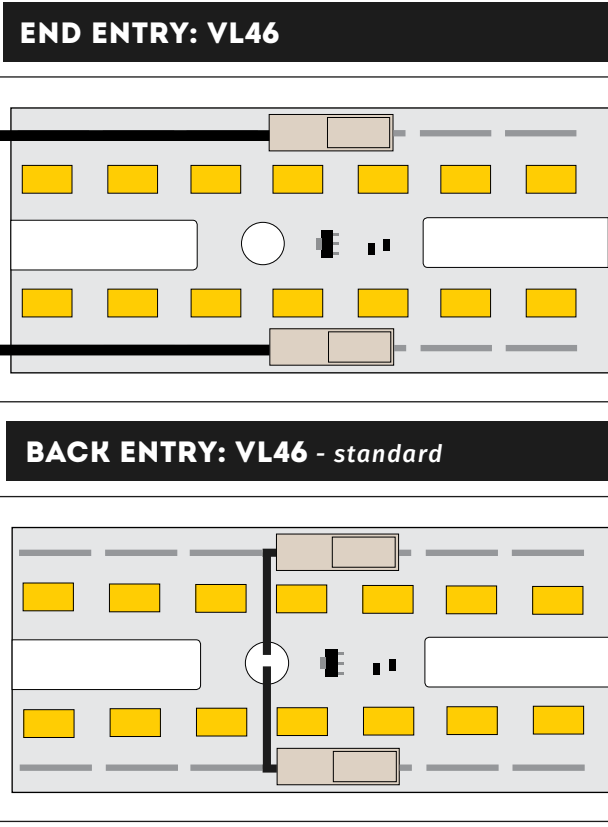

LED Segment Length - Minimum VL46 - 66.5mm

LED Module Length: Standard - 15 Segment - 997.50mm (can be cut down into 66.5mm segments)

FOR CONTINUOUS SYSTEMS LONGER THAN 4M, THE FOLLOWING APPLIES:

EXAMPLE 1 : 825mm module

EXAMPLE 2 : 875mm module