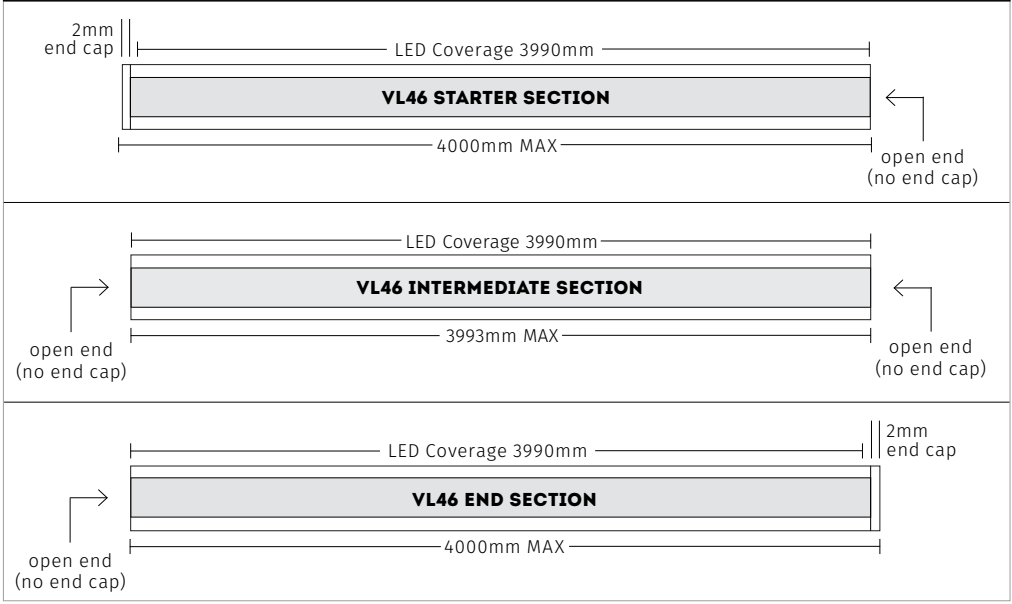

LED Segment Length - Minimum VL46 - 66.5mm

LED Module Length: Standard - 15 Segment - 997.50mm (can be cut down into 66.5mm segments)

FOR CONTINUOUS SYSTEMS LONGER THAN 4M, THE FOLLOWING APPLIES:

EXAMPLE 1 : 825mm module

EXAMPLE 2 : 875mm module